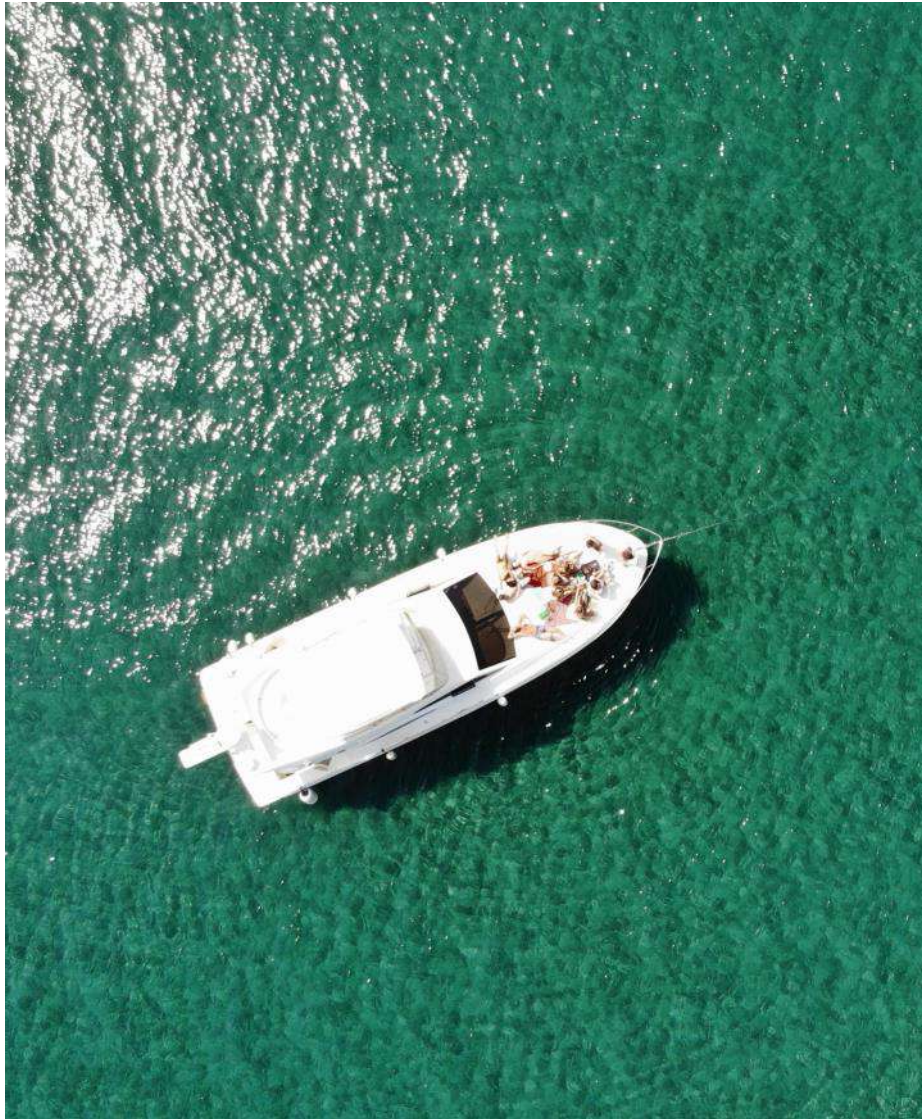

FERRETTI 430 2002

>> Removable bimini on Fly-Bridge

>> Exterior areas

>> Forward sundeck

>> Large sunpads on fly-bridge

>> Comfortable interior

Length **13,11m**

Cruising **11 pax**

Beam **4,34m**

Sleeping **6 pax**

Engines **2 x 480 HP Volvo**

Base **Puerto Banús**

4H

1.200 €

8H

2.100 €