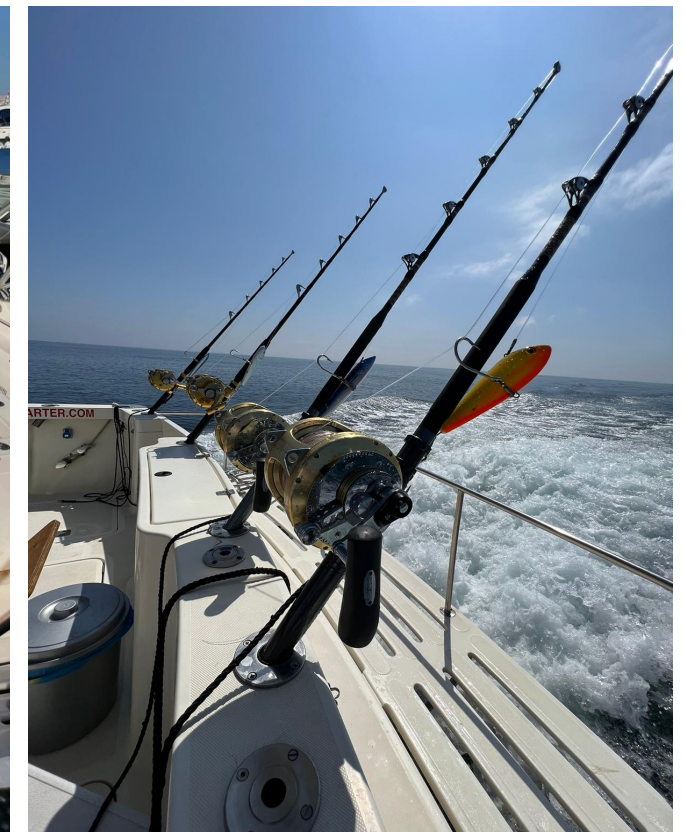

Ref.: 24003

Rodman 1250 sport

Model Rodman 1250 sport
Year 2005
Loa 14 m.
Location Puerto Banús
Cabins 2 cabins/ 1 wc
Capacity 10 pax.
Cruiser speed 8 kn.

	Prices
2 H	649 €
4 H	1149 €
6 H	1499 €
8 H	1999 €