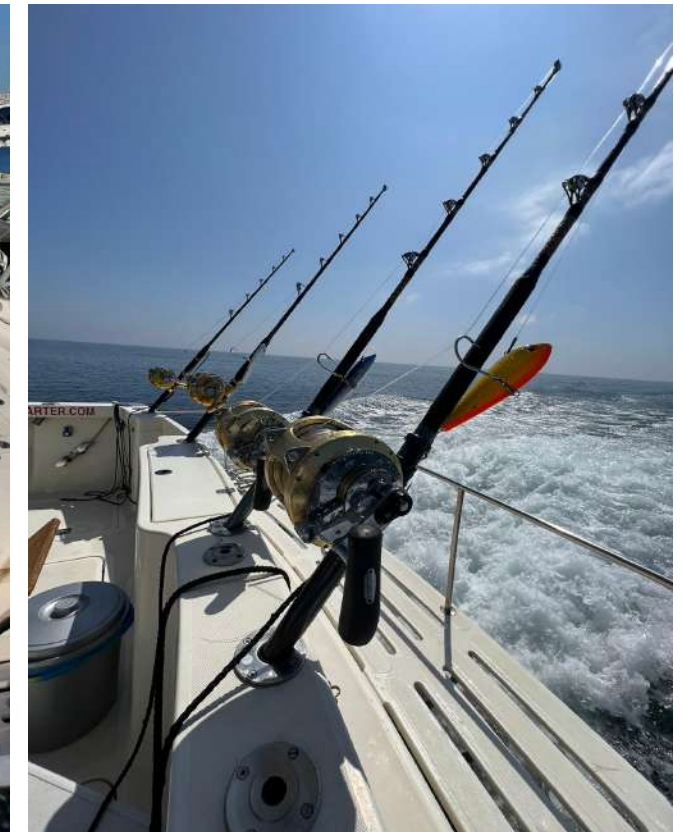

Ref.: 24003 Rodman 1250 sport

Model Rodman 1250 sport
Year 2005
Loa 14 m.
Location Puerto Banús
Cabins 2 cabins/ 1 wc
Capacity 10 pax.
Cruiser speed 8 kn.

	Prices
Half day	1.149 €
Full day	1.999 €

Included: Tax, fuel, skipper, insurance, drinks (water, soft drinks, beer, wine and cava) and french fries.